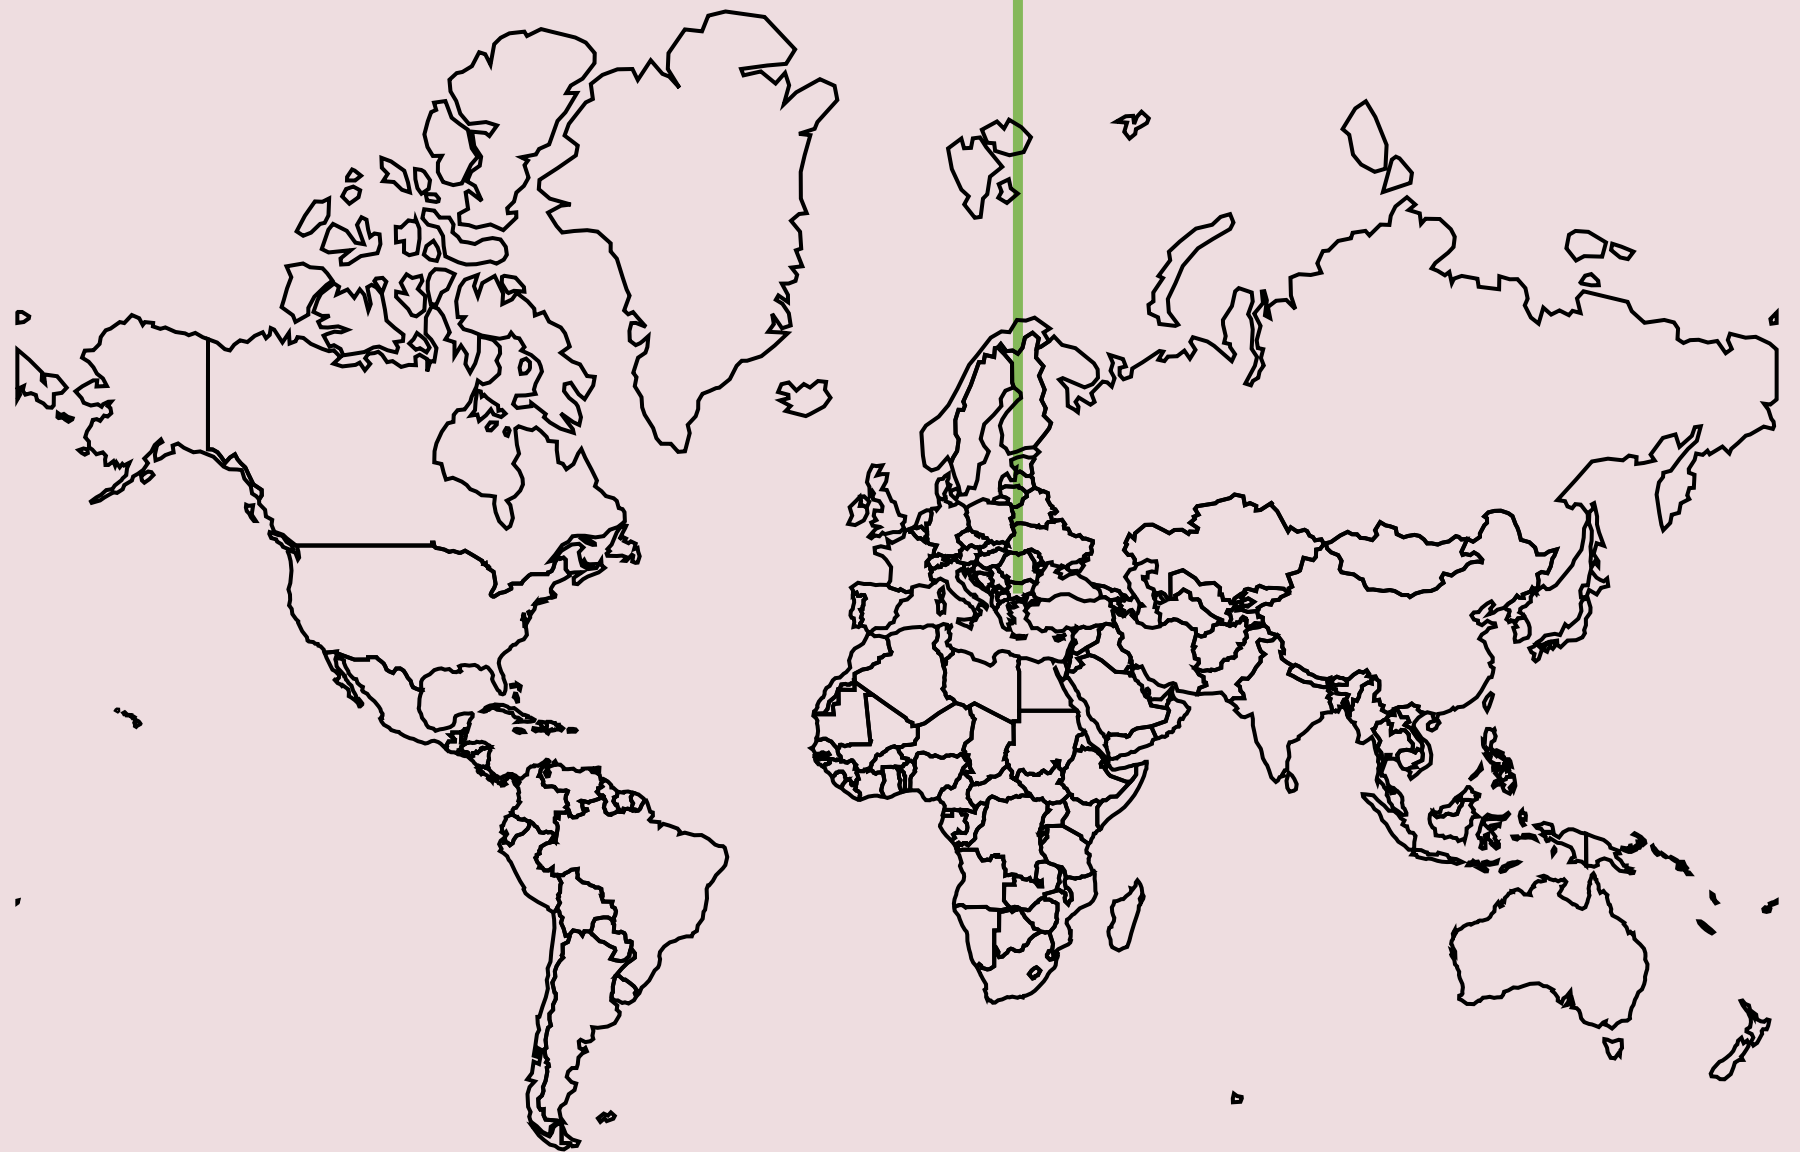

Fencing World Cup 2025

Click on website and map at bottom. For all events visit gbud.in/w7f

Months

J

F

M

A

M

J

J

A

S

O

N

D

Sports

Fencing World Cup

Fencing

Plovdiv, Bulgaria

Thu, 23 Jan to Sun, 26 Jan

[https://fie.org/...](https://fie.org/)

Open Street Map

Google Map

Jan

Su	M	T	W	T	F	Sa
			1	2	3	4
5	6	7	8	9	10	11
12	13	14	15	16	17	18
19	20	21	22	23	24	25
26	27	28	29	30	31	

<https://gbud.in/w7f>